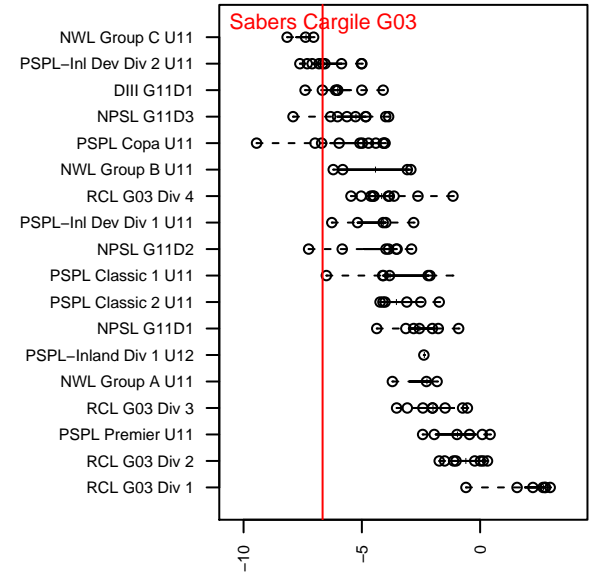

Sabers Cargile G03

Sabers
 Spokane, WA
 G03 total strength=71
 attack=0.12 defense=0.05
 fall league = PSPL-Inl Dev Div 2 U11
 spr league = Spr PSPL-Inland Div 3 U11

alt names used:
 Spokane Sabers Cargile
 IEYSA Sabers FC G03 Cargile
 IEYSA Sabers FC G03 Cargile

Venues played:
 2014 Olivia Chaffin GU11
 2014 PSPL-Inland Dev Div 2 U11
 2014 Spr PSPL-Inland Div 3 U11

Sabers Cargile G03
 Dots are actual minus expected GF (blue circles) and GA (red triangles).
 Blue line is smoothed change in attack strength. Red is smoothed change in defense strength.

**attack and defense variance (black dot)
relative to other teams
and top 10 in region**

**attack and defense rating
relative to others at age
and all opponents in last 13 months**

Performance relative to 13 month average