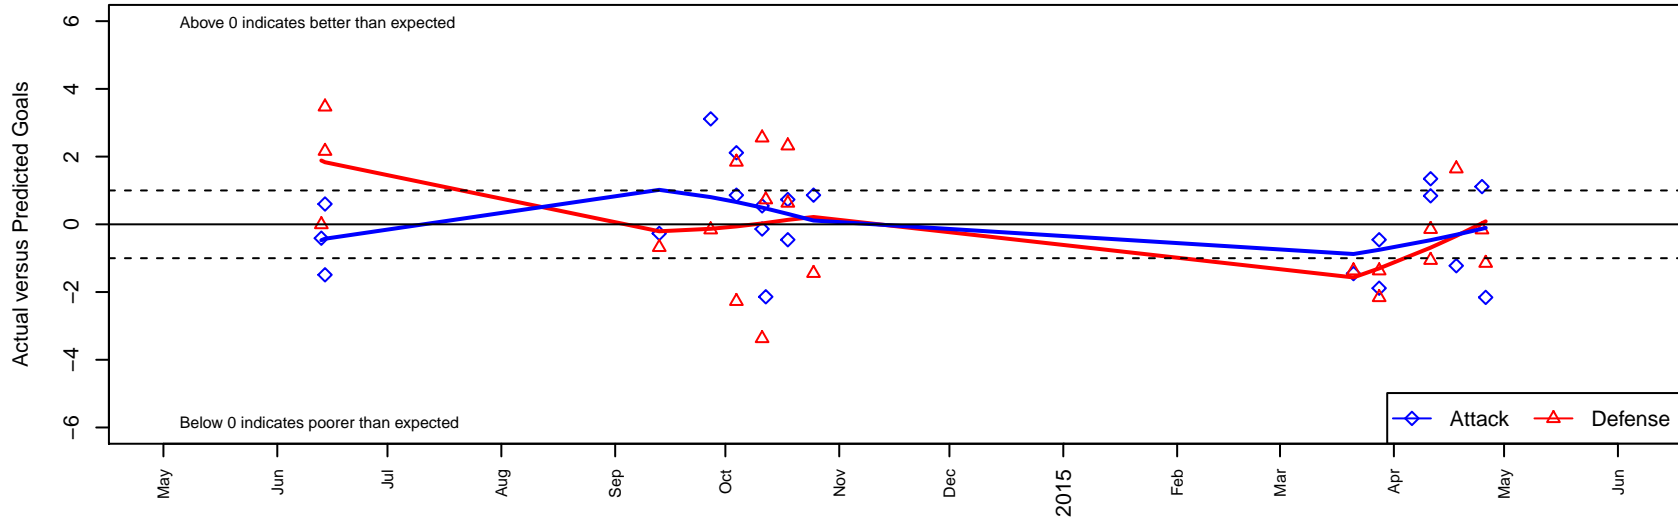

Sabers Cargile G03

Sabers
 Spokane, WA
 G03 total strength=71
 attack=0.12 defense=0.05
 fall league = PSPL-Inl Dev Div 2 U11
 spr league = Spr PSPL-Inland Div 3 U11

alt names used:
 Spokane Sabers Cargile
 IEYSA Sabers FC G03 Cargile
 IEYSA Sabers FC G03 Cargile

Venues played:
 2014 Olivia Chaffin GU11
 2014 PSPL-Inland Dev Div 2 U11
 2014 Spr PSPL-Inland Div 3 U11

Sabers Cargile G03
 Dots are actual minus expected GF (blue circles) and GA (red triangles).
 Blue line is smoothed change in attack strength. Red is smoothed change in defense strength.

**attack and defense variance (black dot)
relative to other teams
and top 10 in region**

**attack and defense rating
relative to others at age
and all opponents in last 13 months**

Performance relative to 13 month average